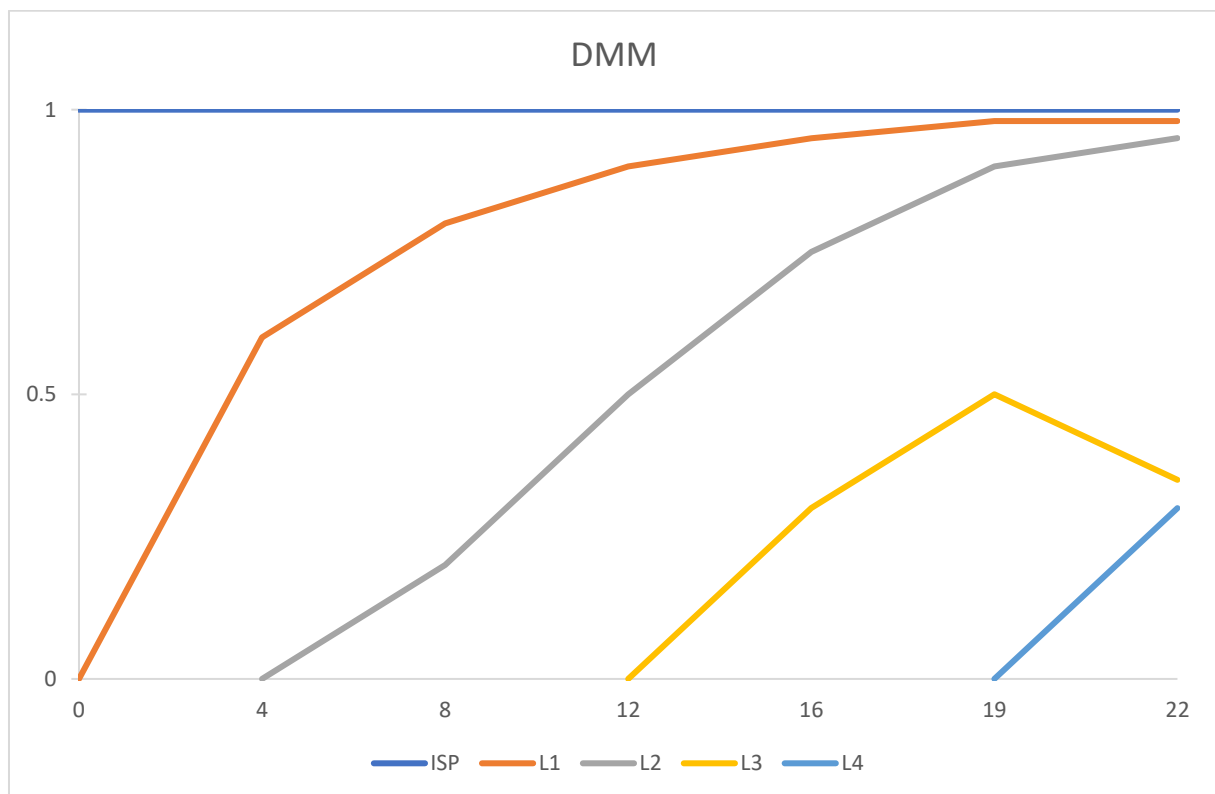

Figure 1. Hanna's dominant language constellation (DLC).

Figure 2. Hanna's DMM: L1 – Polish; L2 – English; L3 – German; L4 – Spanish.